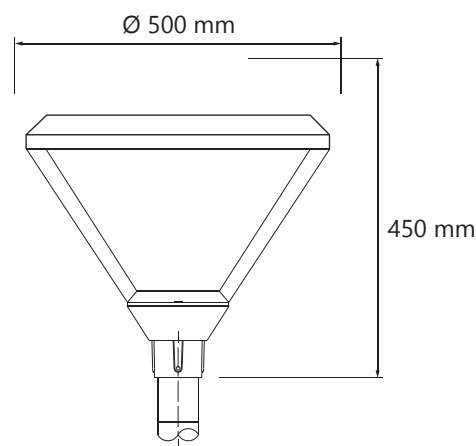

**Materials**

Body	Aluminium
Glasses	Thermally tempered glass
Sealing gasket	Anti-aging silicone seals
Screws and bolts	AISI 304 stainless steel

**Installation**

Installation on vertical cross	Range from Ø40mm to 65mm
--------------------------------	--------------------------

**Dimensions (mm)**

Length (mm) : 500 / Width (mm) : 500 / Height (mm) : 450

Management System  
ISO 9001:2015  
Valid until:  
2024-10-26  
www.tuv.com  
ID 9000017329

Adresse : Immeuble 3s, Rue Abou Hamed El Ghazeli, Montplaisir, Tunis Tunisie