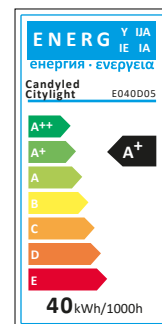

**Characteristics**

Nominal Power	100-265V AC 50/60Hz
LED Technology	SMD
Power	40W
Driver	Dimmable optional
Driver efficiency	≥92%
Surge protection	10 Kv
Luminous efficiency	>140 Lumens/W
Color Temperature	3 000K - 4 000K - 6 500K
	Warm White - Neutral White - Cold White
Color Rendering Index	≥75
Mechanical Impact Protection	IK10
Ingress Protection	IP66
Protection Class CEI	Security Class (Class II)
Lifespan	100 000H+
Operating temperature	-10°C à +50°C
Humidity operating ranges	10% à 90%