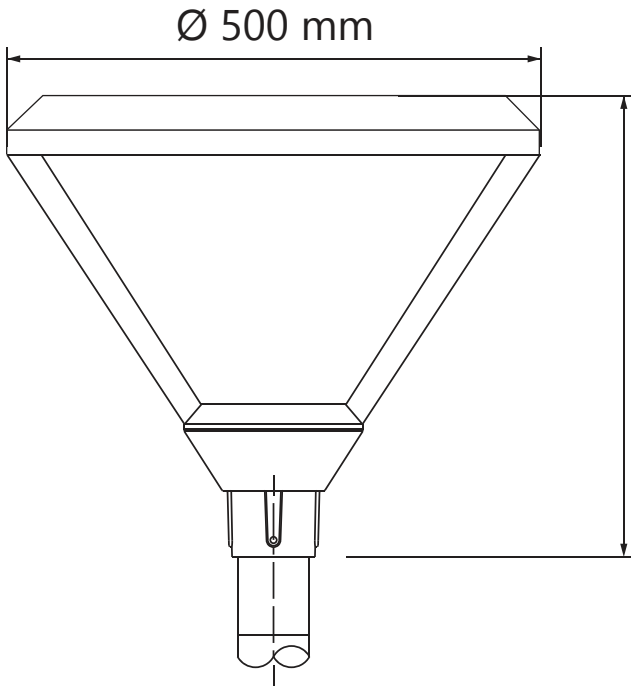

Citylight 40W 230V AC

40W LED
100-265V AC 50Hz
5 600 LUMENS
CRI ≥75
IP66
IK10
PF >0.95
>140lm/W

CARACTERISTICS

Power	Voltage	Luminous Flux	Beam Angle
40 W	100-265V	5 600 Lumens	Lenses
Energetic Class	Lifespan	Dimensions	
A+	100 000 h+	500 mm x 500 mm x 450 mm	

TO ORDER:

References	Bar code	Colour temperatures
E040D0J5	6193102803670	Warm white 3 000k
E040D0N5	6193102803663	Neutral white 4 000K
E040D0B5	6193102803687	Cold white 6 500k

Series
LED SMD