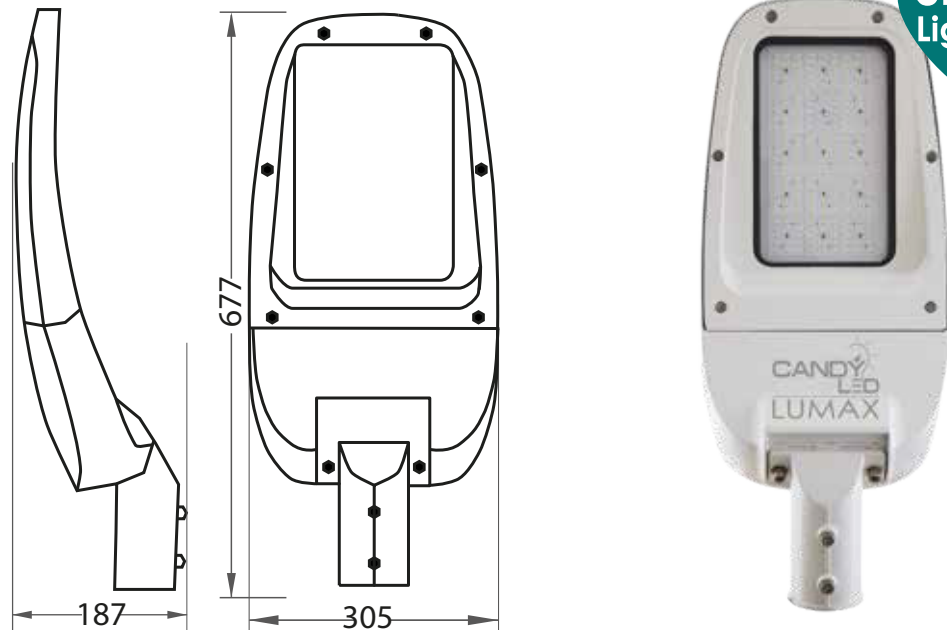

# LUMAX 100W - 230V AC

100W LED
100-265V AC 50Hz
15500 LUMENS
CRI ≥75
IP66
IK10
PF >0.95
>150lm/W

## CARACTERISTICS

Power	Voltage	Luminous Flux	Beam Angle
100 W	100-265V	15 500 Lumens	Lenses
Energetic Class	Lifespan	Dimensions	
A+	100 000 h+	677 mm x 305 mm x 187 mm	

## TO ORDER:

References	Bar code	Colour temperatures
E100D0B2	6193102802901	Cold white 6 500k

Series  
**LED SMD**