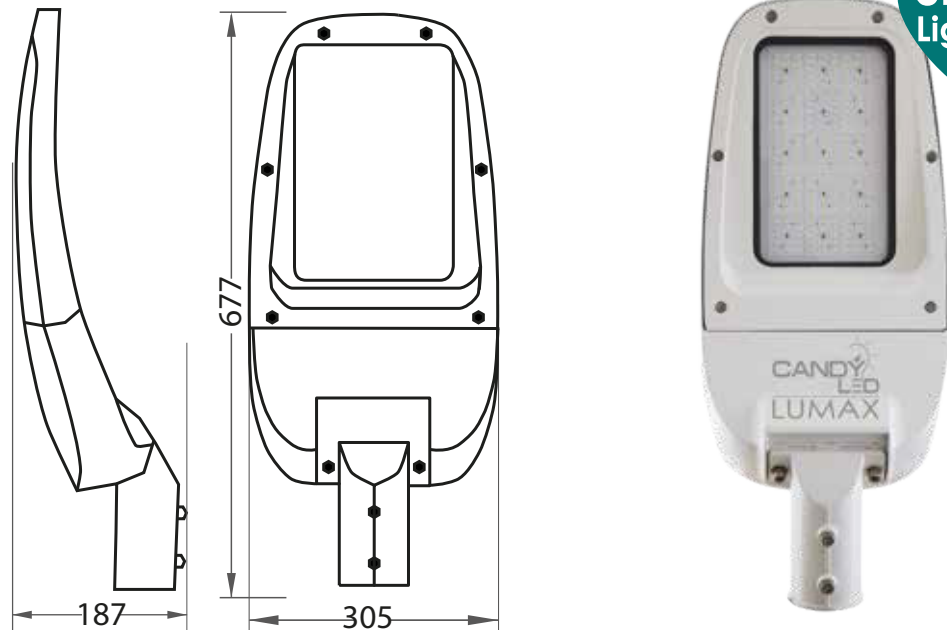

LUMAX 120W - 230V AC

120W LED
100-265V AC 50Hz
18800 LUMENS
CRI ≥75
IP66
IK10
PF >0.95
>150lm/W

CARACTERISTICS

Power	Voltage	Luminous Flux	Beam Angle
120 W	100-265V	18 800 Lumens	Lenses
Energetic Class	Lifespan	Dimensions	
A+	100 000 h+	677 mm x 305 mm x 187 mm	

TO ORDER:

References	Bar code	Colour temperatures
E120D0B2	6193102802918	Cold white 6 500k

Series
LED SMD