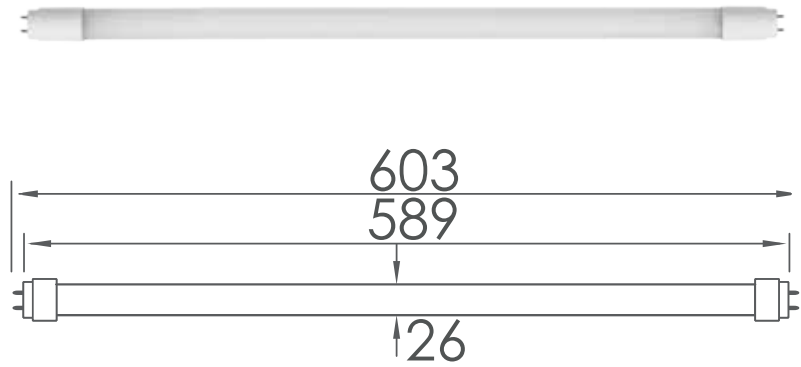

# Tube LED 9W - 230V AC T8

## CHARACTERISTICS:

Power	Voltage	Cap-Base	Luminous Flux	Beam Angle
9W	90 - 265V AC	G13 - T8	1 100 Lumens	120°
Energetic Class	Lifespan		Dimensions	
A+	30 000 h+		∅ 26 mm x 603 mm	

## TO ORDER:

References	Bar code	Colours temperatures
G009D8N1-T8	6193102800761	Neutral white 4 000k
G009D8B1-T8	6193102800778	Cold white 6 500k

Unit by box	Box by pallets	Units by pallets
25	50	1 250

Series LED SMD