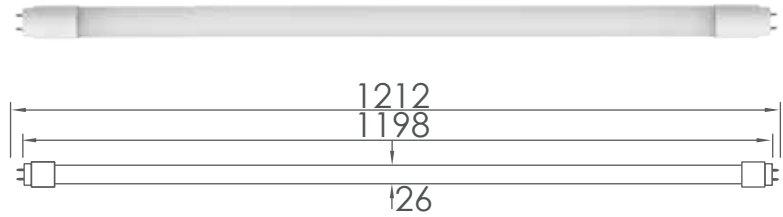

# Tube LED 18W - 230V AC T8

## CHARACTERISTICS:

Power	Voltage	Cap-Base	Luminous Flux	Beam Angle
18W	90 - 265V AC	G13 - T8	2 400 Lumens	120°
Energetic Class	Lifespan		Dimensions	
A+	30 000 h+		Ø 26 mm x 1212 mm	

## TO ORDER:

References	Bar code	Colours temperatures
G018D8N1-T8	6193102800785	Neutral white 4 000k
G018D8B1-T8	6193102800792	Cold white 6 500k

Unit by box	Box by pallets	Units by pallets
25	40	1 000

Series LED SMD