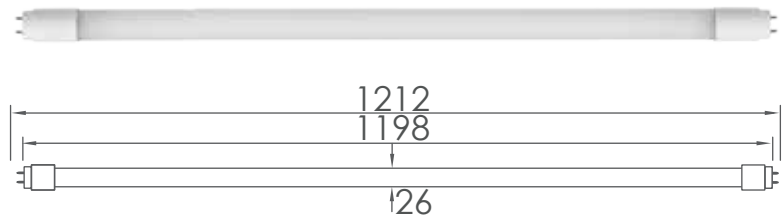

Tube LED 18W - 230V AC T8

CHARACTERISTICS:

Power	Voltage	Cap-Base	Luminous Flux	Beam Angle
18W	90 - 265V AC	G13 - T8	1 800 Lumens	120°
Energetic Class	Lifespan		Dimensions	
A+	30 000 h+		Ø 26 mm x 1212 mm	

TO ORDER:

References	Bar code	Colours temperatures
G009D8J2-T8	6193102801829	Warm white 3 000k
G009D8N2-T8	6193102801218	Neutral white 4 000k
G009D8B2-T8	6193102801225	Cold white 6 500k

Unit by box	Box by pallets	Units by pallets
50	20	1 000