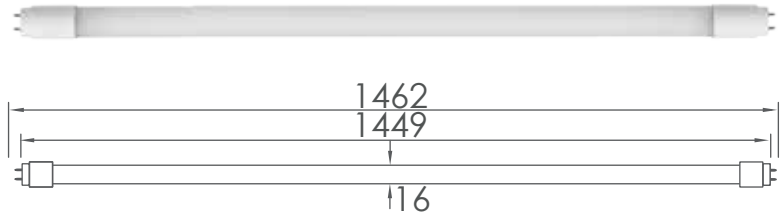

Tube LED 22W - 230V AC - T5

LED Tubes

CHARACTERISTICS:

Power	Voltage	Cap-Base	Luminous Flux	Beam Angle
22W	90 - 265V AC	G5 - T5	2 520 Lumens	120°
Energetic Class	Lifespan		Dimensions	
A ⁺	30 000 h ⁺		∅ 16 mm x 1462 mm	

TO ORDER:

References	Bar code	Colours temperatures
G022D7N1-T5	6193102803571	Neutral white 4 000k
G022D7B1-T5	6193102803595	Cold white 6 500k

Series
LED SMD