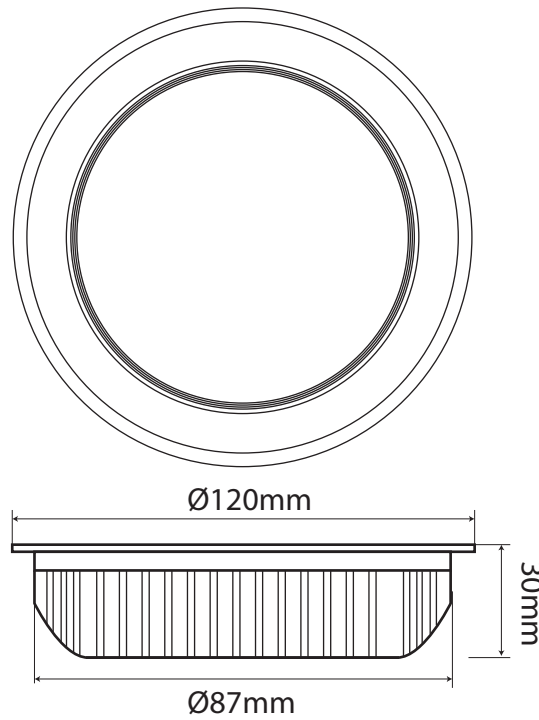

Ceiling 6W - 230V AC

Ceiling Lights

CHARACTERISTICS:

Power	Voltage	Luminous Flux	Beam Angle
6 W	100 - 265V AC 50Hz	600 Lumens	120°
Energetic Class	Lifespan	Dimensions	
A⁺	30 000 h⁺	∅ 120 mm x 87 mm x 30 mm	

TO ORDER:

References	Bar code	Colours temperatures
P006D0J3	6193102803533	Warm white 3 000k
P006D0N3	6193102803540	Neutral white 4 000k
P006D0B3	6193102803557	Cold white 6 500k

Series
LED SMD