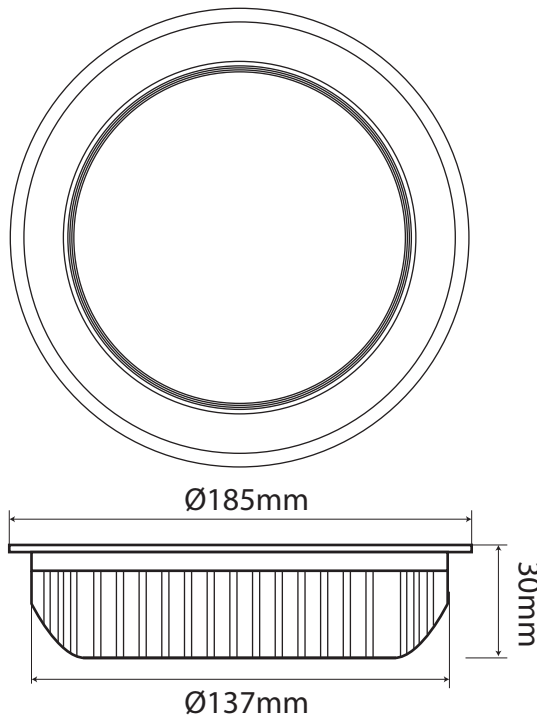

Ceiling 12W - 230V AC

12W LED
100-265V AC 50Hz
1260 LUMENS
CRI ≥80
IP20
PF >0,7

CHARACTERISTICS:

Power	Voltage	Luminous Flux	Beam Angle
12 W	100 - 265V AC 50Hz	1 260 Lumens	120°
Energetic Class	Lifespan	Dimensions	
A+	30 000 h+	Ø 185 mm x 137 mm x 30 mm	

TO ORDER:

References	Bar code	Colours temperatures
P012D0J3	6193102803502	Warm white 3 000k
P012D0N3	6193102803519	Neutral white 4 000k
P012D0B3	6193102803526	Cold white 6 500k

Series
LED SMD