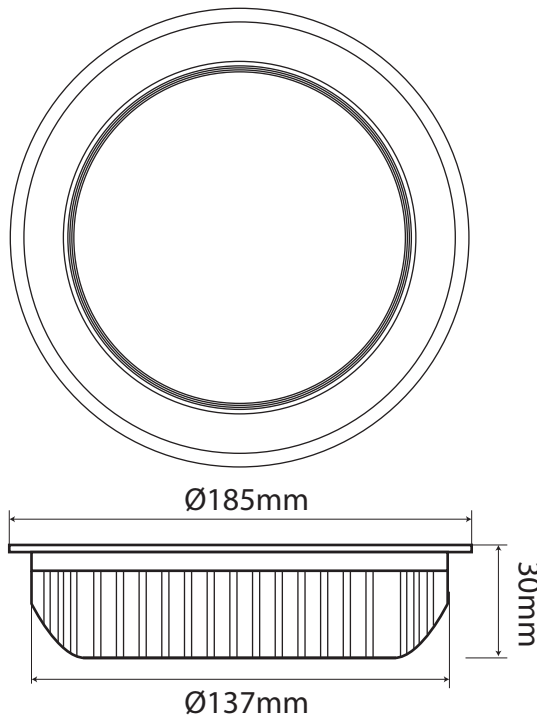

Ceiling 16W - 230V AC

CHARACTERISTICS:

Power	Voltage	Luminous Flux	Beam Angle
16 W	100 - 265V AC 50Hz	1 680 Lumens	120°
Energetic Class	Lifespan	Dimensions	
A ⁺	30 000 h ⁺	Ø 185 mm x 137 mm x 30 mm	

TO ORDER:

References	Bar code	Colours temperatures
P016D0J3	6193102803472	Warm white 3 000k
P016D0N3	6193102803489	Neutral white 4 000k
P016D0B3	6193102803496	Cold white 6 000k

Series
LED SMD